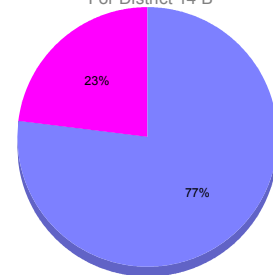

Membership Results 2011-2012

Goal, New, Dropped, Gain/Loss

Comparison of Membership Gain/Loss

Current Year Compared to the Previous Year

Gender Comparison 2010-2011

For District 14 B

Oct/Nov/Dec

■ Male ■ Female