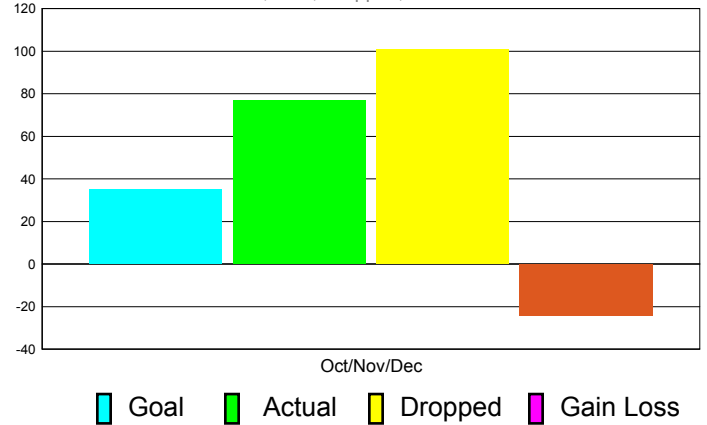

Membership Results 2011-2012

Goal, New, Dropped, Gain/Loss